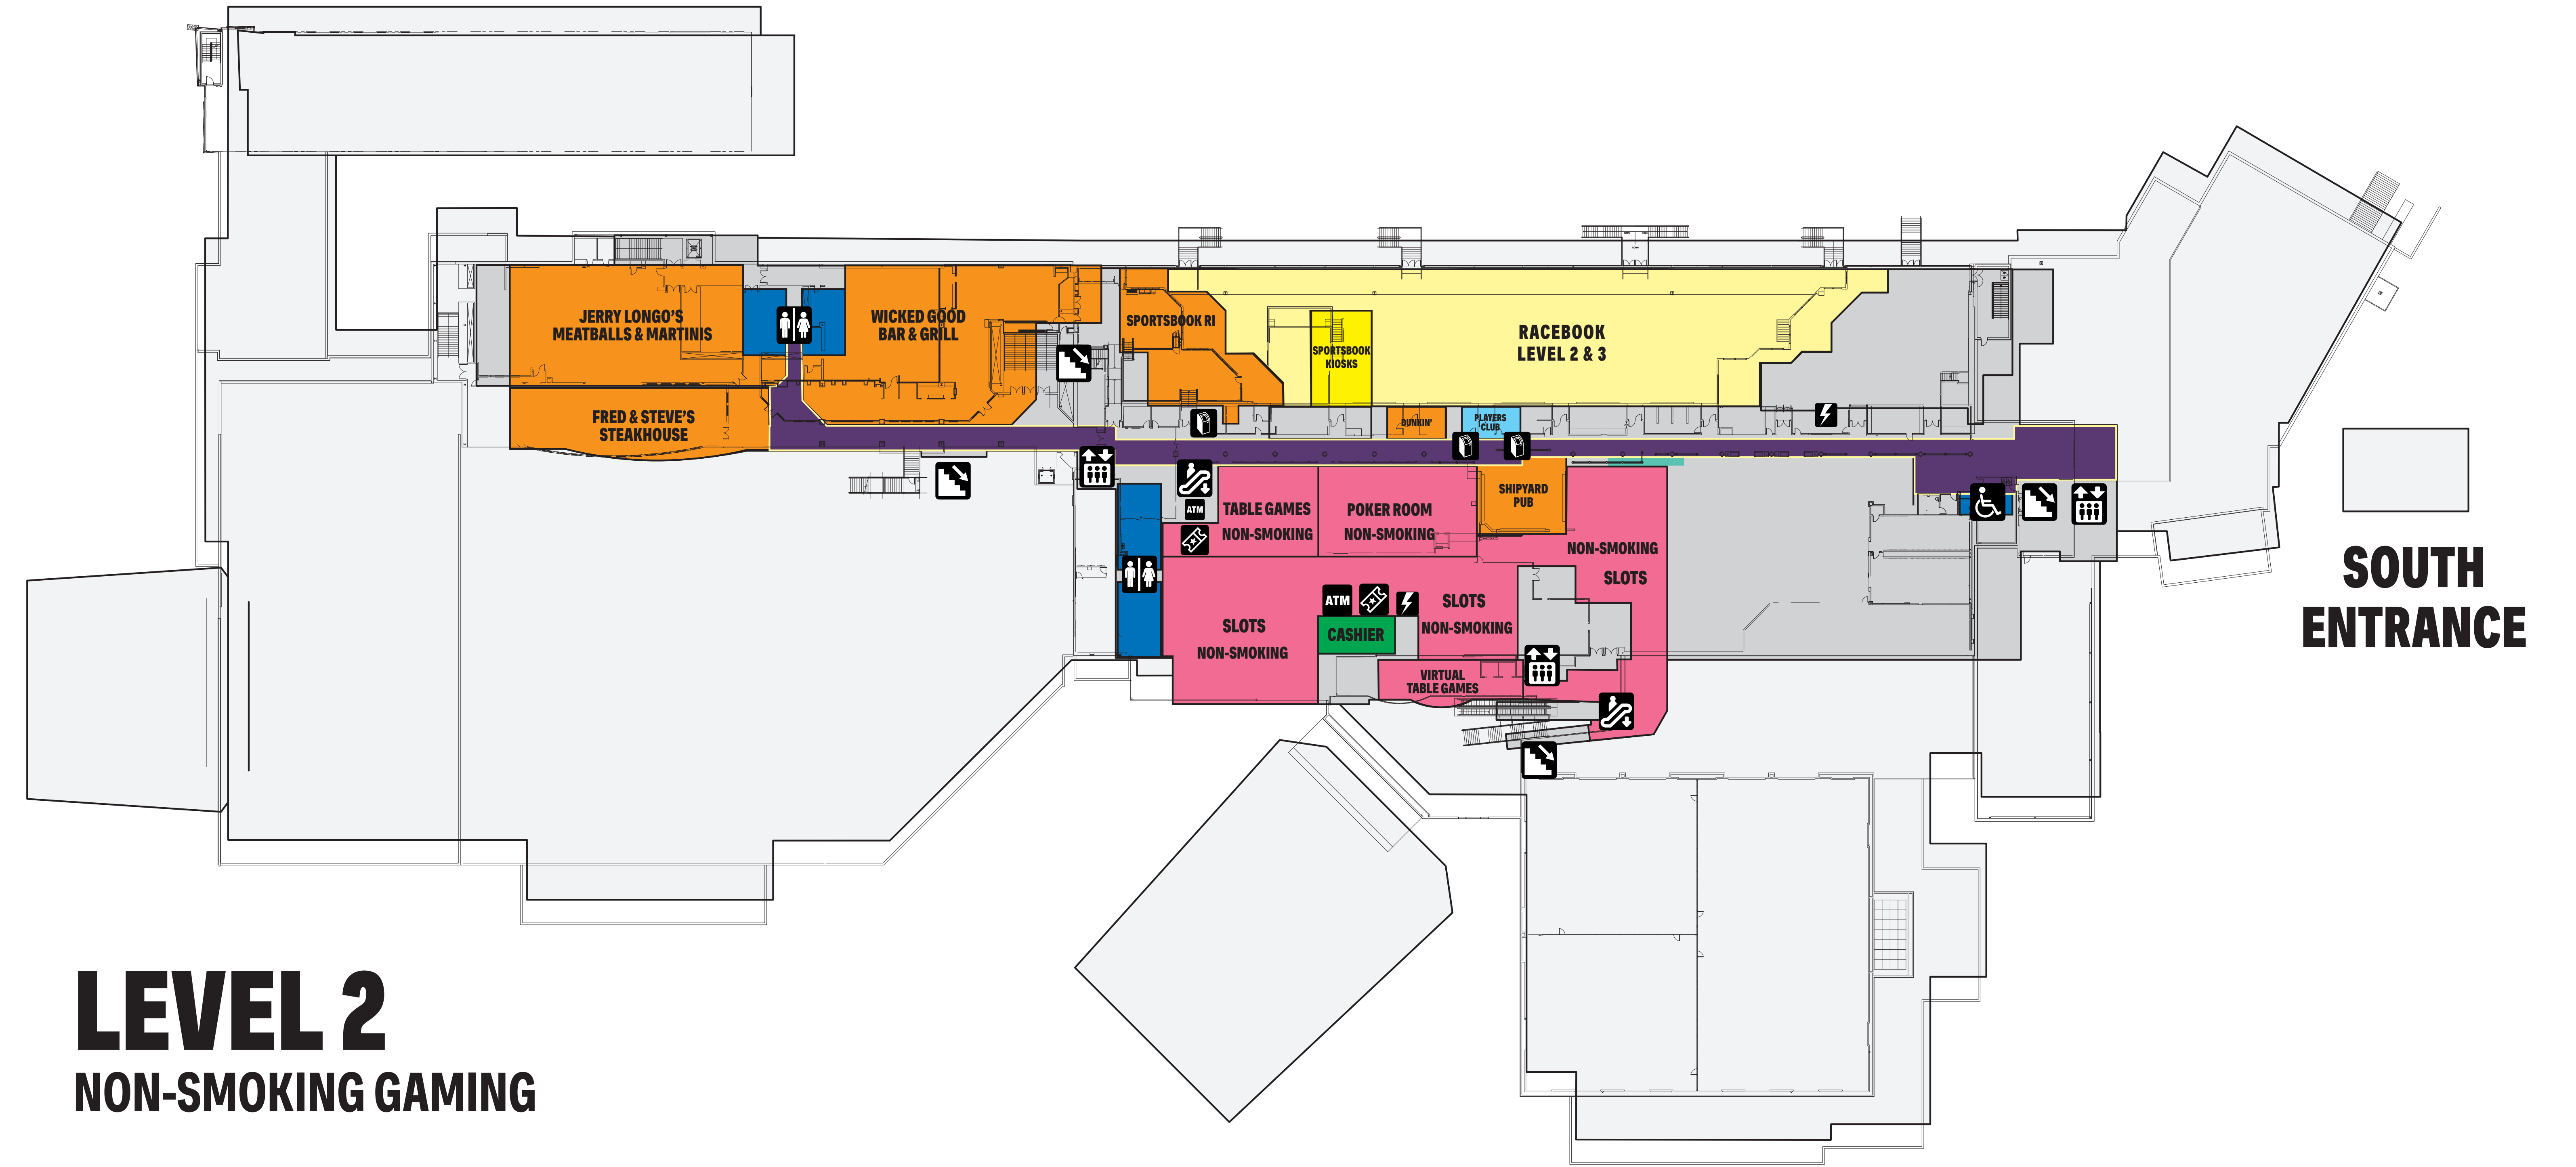

Bally's

LINCOLN

LEGEND

- | | |
|--|--|
|  GAMING / LOUNGE |  RESTROOMS |
|  NO SMOKING GAMING |  HANDICAP RESTROOM |
|  NON-SMOKING GAMING |  ATM |
|  FOOD & BEVERAGE |  TICKET REDEMPTION |
|  EVENTS |  ELEVATOR |
|  PLAYERS CLUB |  ESCALATOR |
|  CASHIER |  STAIR |
|  HOTEL |  CHARGING STATION |
|  SPA |  RIPTA BUS STOP |
|  BALLY'S BOUTIQUE |  PROMOTION KIOSK |
|  GUEST WALKWAY | |

LEVEL 2
NON-SMOKING GAMING

LEVEL 1
SMOKING AND NO SMOKING GAMING