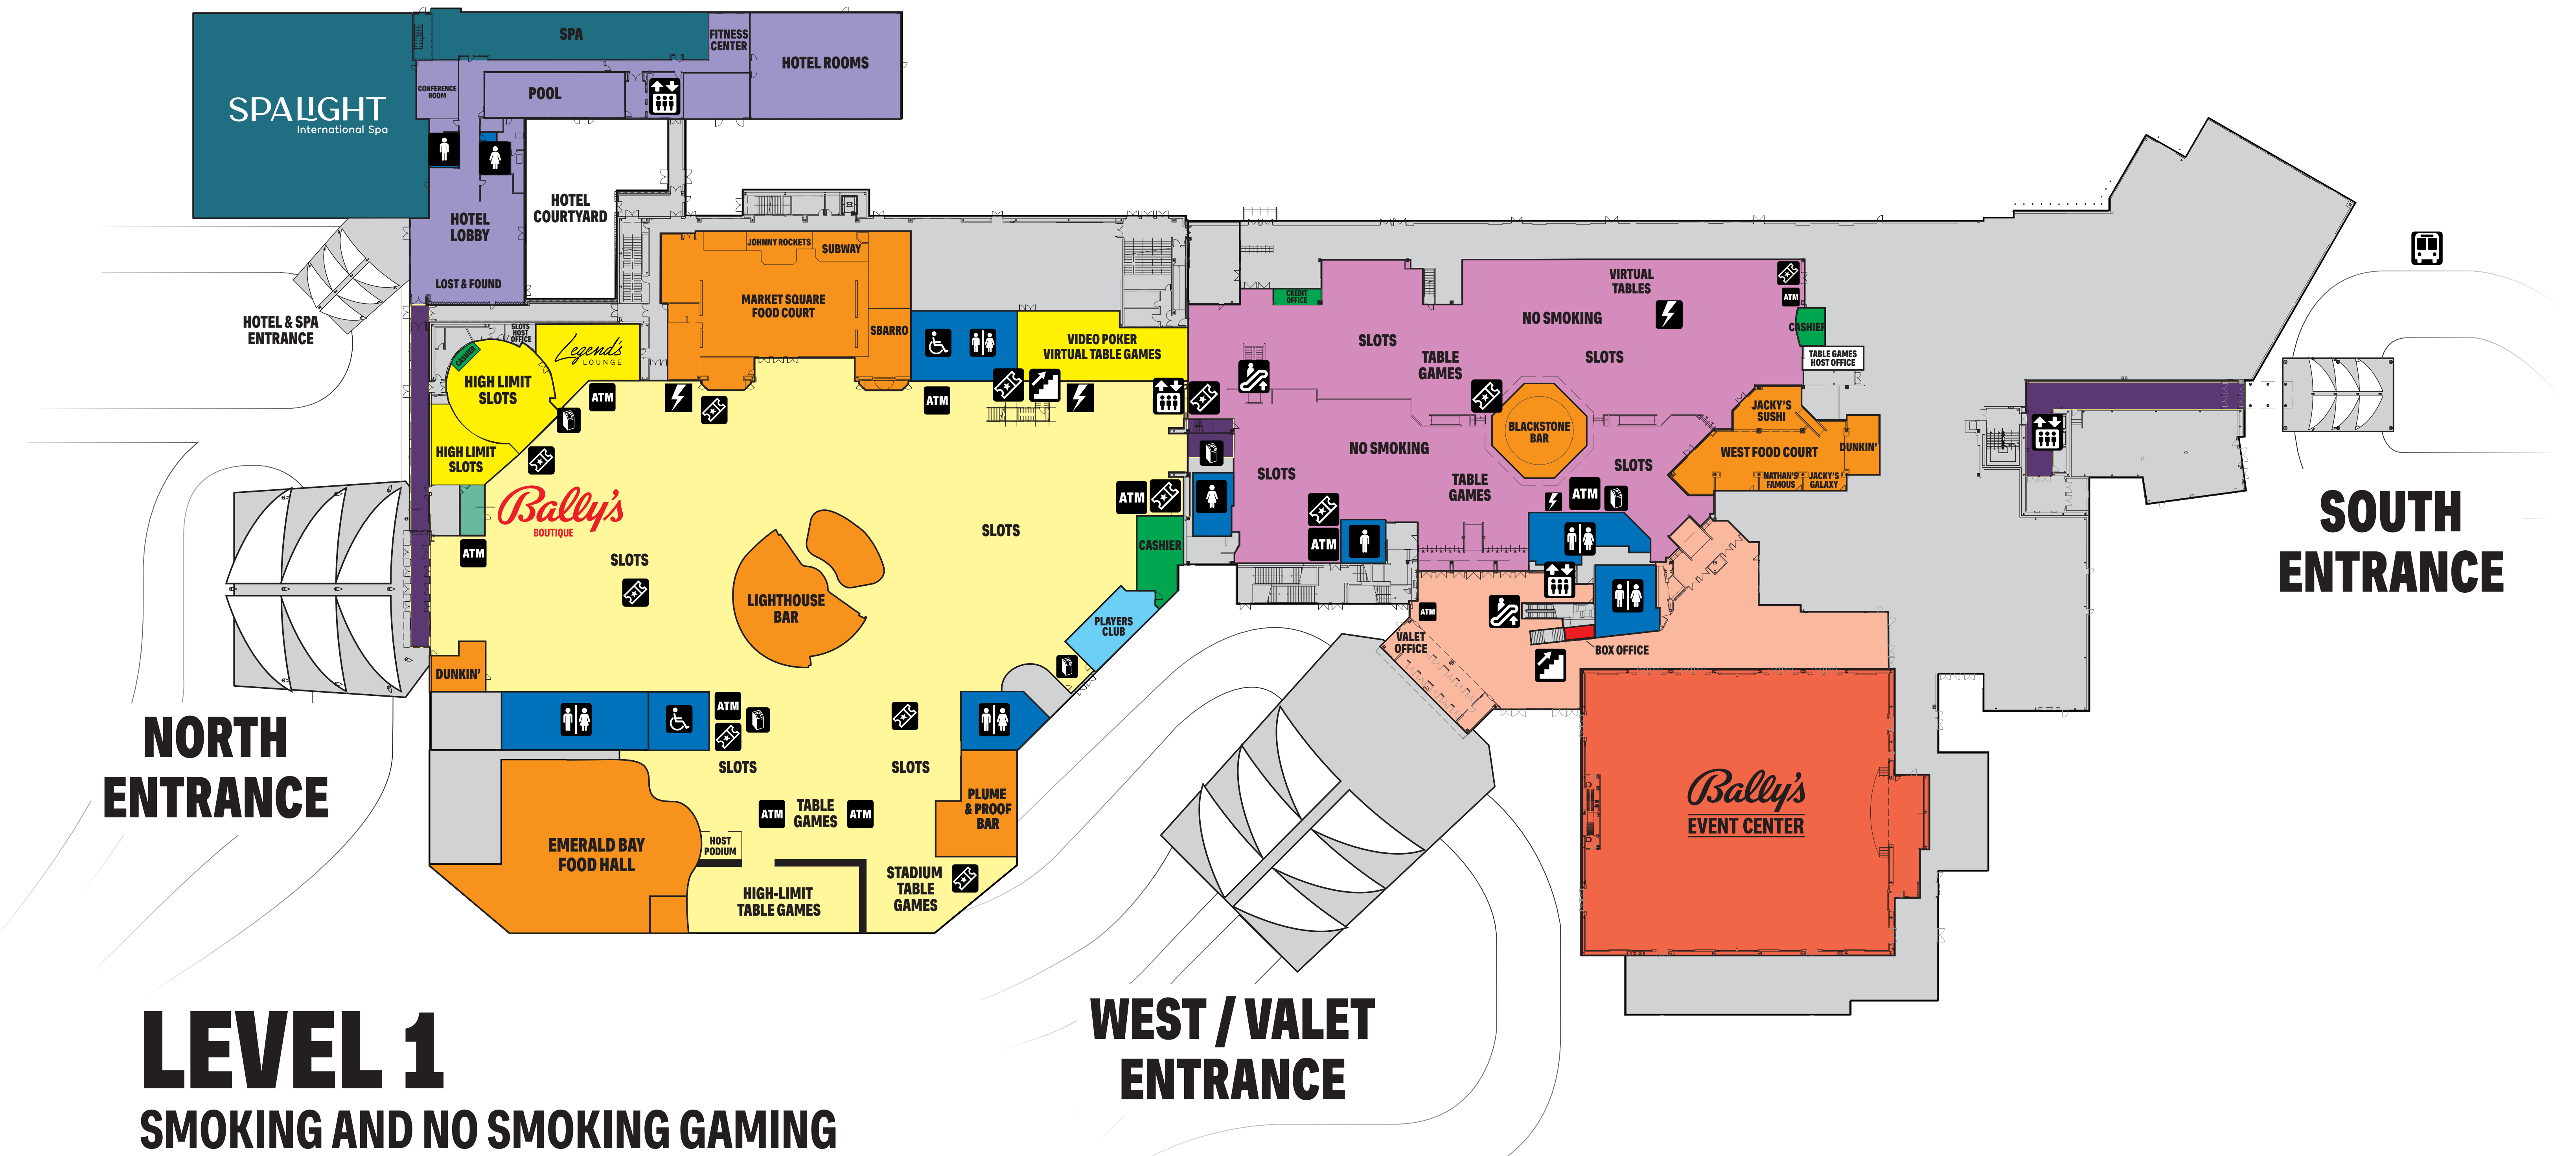

Bally's

LINCOLN

LEGEND

- | | |
|--|--|
|  GAMING / LOUNGE |  RESTROOMS |
|  NO SMOKING GAMING |  HANDICAP RESTROOM |
|  NON-SMOKING GAMING |  ATM |
|  FOOD & BEVERAGE |  TICKET REDEMPTION |
|  EVENTS |  ELEVATOR |
|  PLAYERS CLUB |  ESCALATOR |
|  CASHIER |  STAIR |
|  HOTEL |  CHARGING STATION |
|  SPA |  RIPTA BUS STOP |
|  BALLY'S BOUTIQUE |  PROMOTION KIOSK |
|  GUEST WALKWAY | |

LEVEL 2
NON-SMOKING GAMING

LEVEL 1
SMOKING AND NO SMOKING GAMING