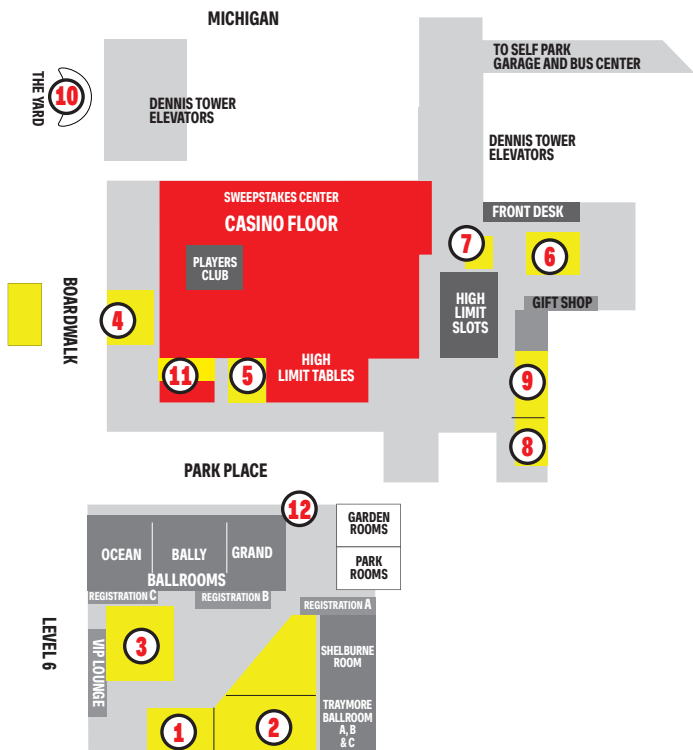

PROPERTY MAP

- 1** Jerry Longo's Meatballs & Martinis
- 2** Guy Fieri's Chophouse
- 3** Casino Café & Grille
- 4** Johnny Rockets
- 5** Macau Kitchen
- 6** Dunkin'
- 7** Phil's Carousel Bar
- 8** Sack O' Subs
- 9** Carluccio's Pizza
- 10** The Yard
- 11** Bally Bet Sportsbook
- 12** Pool & Fitness & Spa
Now featuring massages!

Bally's
ATLANTIC CITY

1900 Pacific Ave. Atlantic City, NJ 08401
ballysac.com • 609-340-2000

f @ballysac

©2024 Bally's Corporation. Must be 21 or older to gamble.
Bet with your head, not over it. **Gambling Problem? Call 1-800-GAMBLER.**