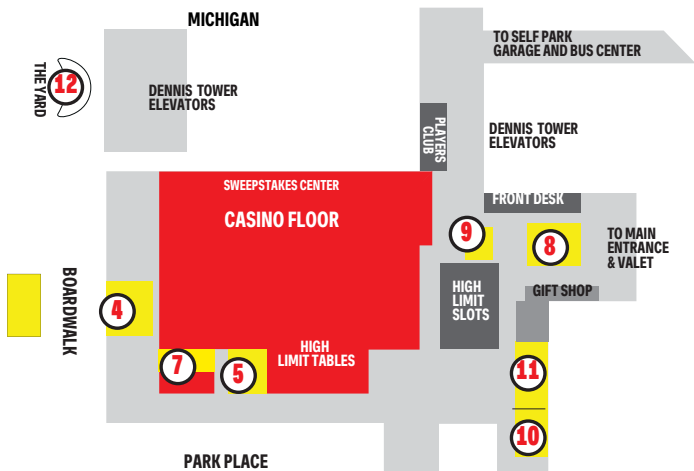

PROPERTY MAP

- ① Jerry Longo's Meatballs & Martinis
- ⑦ Sportsbook Lounge
- ② Guy Fieri's Chophouse
- ⑧ Dunkin' Donuts
- ③ Casino Café & Grille
- ⑨ Carousel Bar
- ④ Johnny Rocket's
- ⑩ Sack O' Subs
- ⑤ Red Bowl 88
- ⑪ Carluccio's Pizza
- ⑥ Dining on the Sixth
- ⑫ The Yard

Bally's
ATLANTIC CITY

1900 Pacific Ave. Atlantic City, NJ 08401
ballysac.com • 609-340-2000

@ballysac f Instagram Twitter