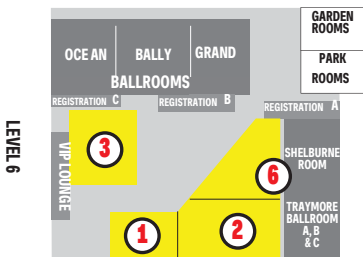

PROPERTY MAP

- ① Jerry Longo's Meatballs & Martinis
- ⑦ Sportsbook Lounge
- ② Guy Fieri's Chophouse
- ⑧ Dunkin' Donuts
- ③ Casino Café & Grille
- ⑨ Carousel Bar
- ④ Johnny Rocket's
- ⑩ Sack O' Subs
- ⑤ Red Bowl 88
- ⑪ Carluccio's Pizza
- ⑥ Dining on the Sixth
- ⑫ The Yard