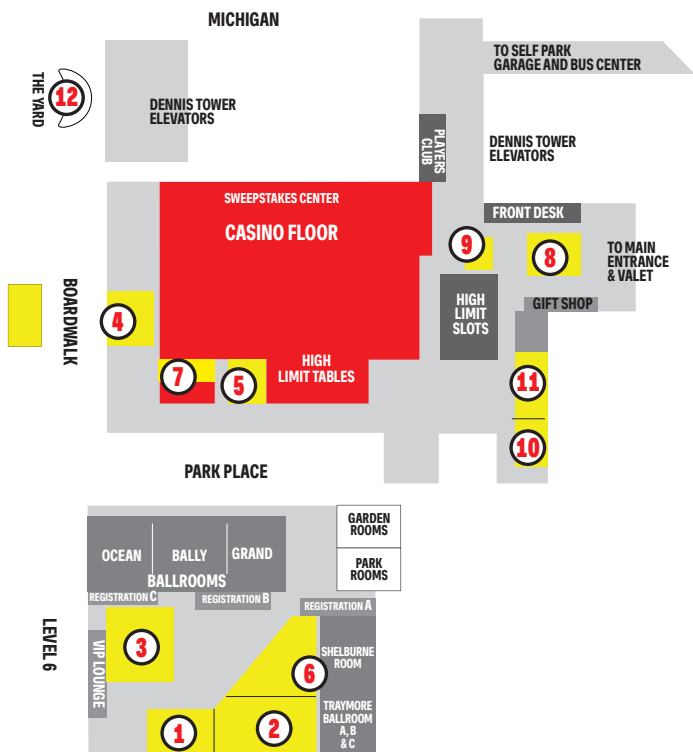

# PROPERTY MAP

- ① Jerry Longo's Meatballs & Martinis
- ⑦ Sportsbook Lounge
- ② Guy Fieri's Chophouse
- ⑧ Dunkin' Donuts
- ③ Water Dog
- ⑨ Carousel Bar
- ④ Johnny Rocket's
- ⑩ Sack O' Subs
- ⑤ Red Bowl 88
- ⑪ Carluccio's Pizza
- ⑥ Dining on the Sixth
- ⑫ The Yard

***Bally's***  
ATLANTIC CITY

1900 Pacific Ave. Atlantic City, NJ 08401  
ballysac.com • 609-340-2000

f @ballysac

©2022 Bally's Corporation. Must be 21 or older to gamble.  
Bet with your head, not over it. **Gambling Problem? Call 1-800-GAMBLER.**