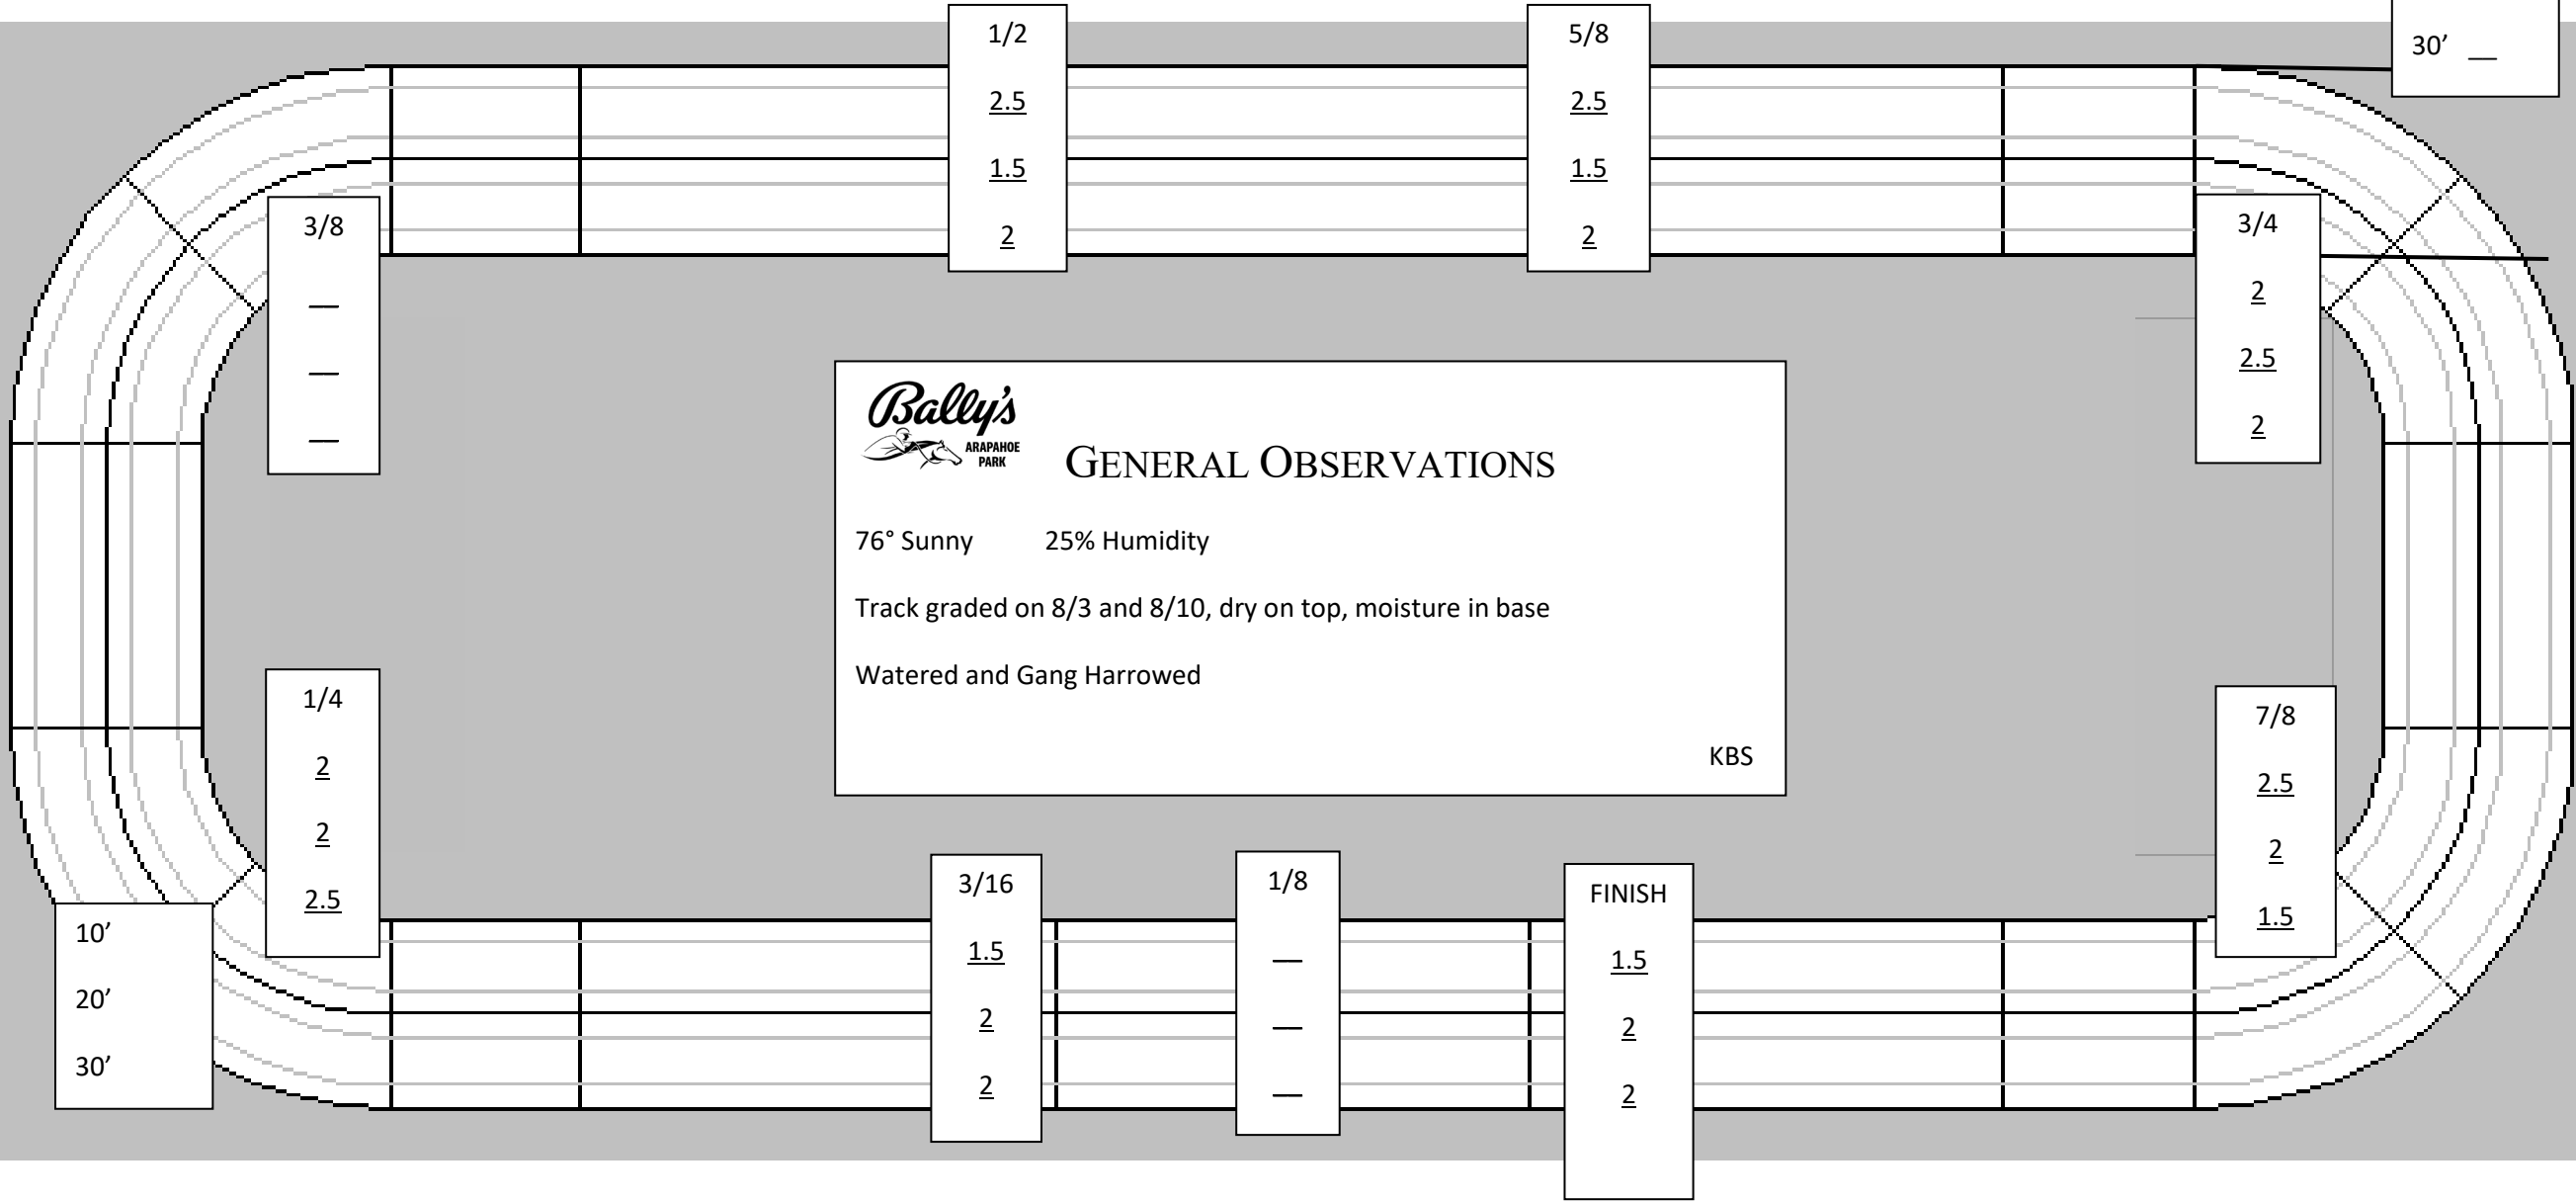

ARAPAHOE PARK TRACK DEPTH FOR: Wednesday August 18, 2021 8:00 am *FAST*

10'	—
20'	—
30'	—

Bally's
ARAPAHOE PARK

GENERAL OBSERVATIONS

76° Sunny 25% Humidity

Track graded on 8/3 and 8/10, dry on top, moisture in base

Watered and Gang Harrowed

KBS

1/2
<u>2.5</u>
<u>1.5</u>
<u>2</u>

5/8
<u>2.5</u>
<u>1.5</u>
<u>2</u>

3/8
—
—
—

3/4
<u>2</u>
<u>2.5</u>
<u>2</u>

1/4
<u>2</u>
<u>2</u>
<u>2.5</u>

7/8
<u>2.5</u>
<u>2</u>
<u>1.5</u>

3/16
<u>1.5</u>
<u>2</u>
<u>2</u>

1/8
—
—
—

FINISH
<u>1.5</u>
<u>2</u>
<u>2</u>

10'
20'
30'